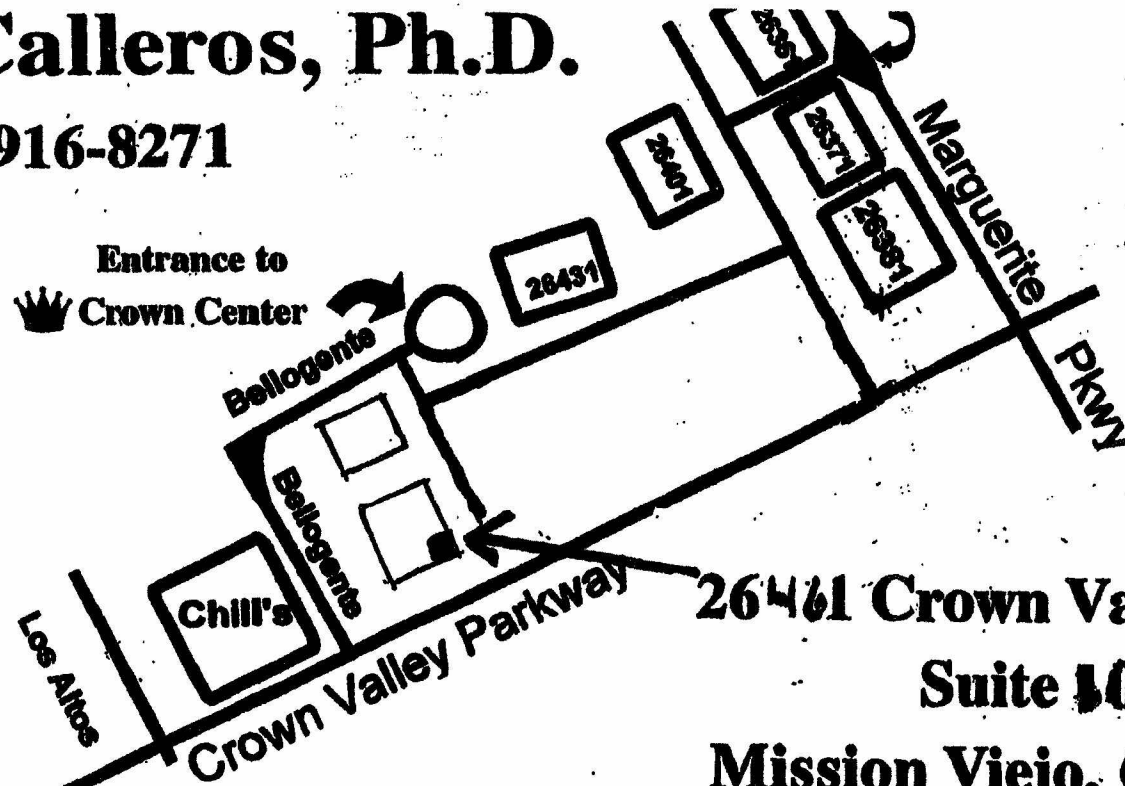

# Rosemarie Calleros, Ph.D.

(949) 916-8271

Entrance to  
Crown Center

**26461 Crown Valley Pkwy  
Suite 100  
Mission Viejo, CA 92691**

## DIRECTIONS

- From the 5 Fwy, go east on Crown Valley Pkwy past the Mission Viejo Mall.
- Turn left on Bellogente and follow it around to the right and up the hill.
- You will be entering the Crown Center Office Village at the top of the hill.
- Make an immediate right.
- Proceed to the end.
- Look for Suite 100 on the ground floor at the end of the building.